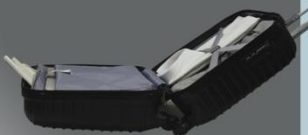

GOBLIN®

we're about luggage

SPINN

EXECUTIVE
Laptop Overnighter

EXTRA SPACE FOR FILES

LAPTOP COMPARTMENT

210D INSIDE LINING

360° WHEELS TO SPIN

TELESCOPIC TROLLEY

CODE	DIMENSIONS	MRP
C07	40X20X40	4995/-